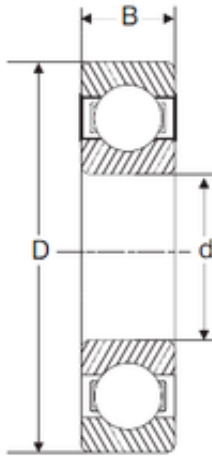

SKF BEARING LTD

101,6 mm x 215,9 mm x 44,45 mm SIGMA MJ 4
deep groove ball bearings

Bearing No. MJ 4

Size	101.6x215.9x44.45 mm
Bore Diameter	101,6 mm
Outer Diameter	215,9 mm
Width	44,45 mm
d	101,6 mm
D	215,9 mm
B	44,45 mm
C	44,45 mm

MJ 4 Bearing 2D drawings and 3D CAD models