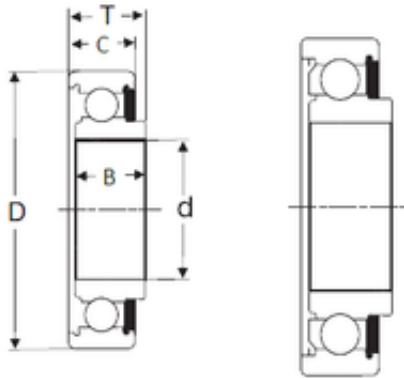

SKF BEARING LTD

with shield & seal

40 mm x 80 mm x 24 mm SIGMA 87508 deep groove ball bearings

Bearing No. 87508

Size	40x80x24 mm
Bore Diameter	40 mm
Outer Diameter	80 mm
Width	24 mm
d	40 mm
D	80 mm
T	24 mm
B	24 mm
C	21 mm

87508 Bearing 2D drawings and 3D CAD models