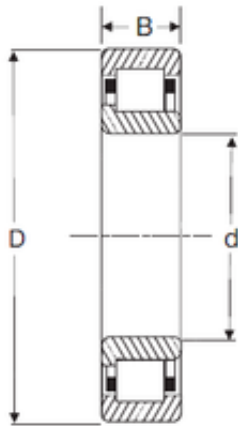

SKF BEARING LTD

100 mm x 180 mm x 46 mm SIGMA NJ 2220
cylindrical roller bearings

Bearing No. NJ 2220

Size	100x180x46 mm
Bore Diameter	100 mm
Outer Diameter	180 mm
Width	46 mm
d	100 mm
D	180 mm
B	46 mm
C	46 mm

NJ 2220 Bearing 2D drawings and 3D CAD models