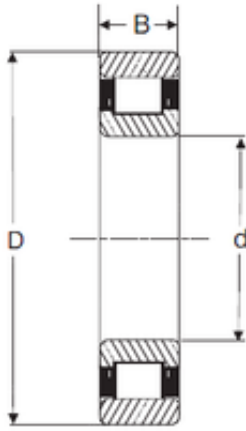

# SKF BEARING LTD

120 mm x 215 mm x 58 mm SIGMA N 2224  
cylindrical roller bearings

Bearing No. N 2224

Size	120x215x58 mm
Bore Diameter	120 mm
Outer Diameter	215 mm
Width	58 mm
d	120 mm
D	215 mm
B	58 mm
C	58 mm

N 2224 Bearing 2D drawings and 3D CAD models