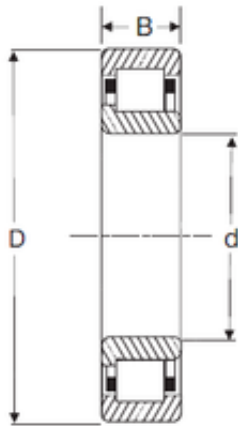

SKF BEARING LTD

100 mm x 215 mm x 47 mm SIGMA NJ 320
cylindrical roller bearings

Bearing No. NJ 320

Size	100x215x47 mm
Bore Diameter	100 mm
Outer Diameter	215 mm
Width	47 mm
d	100 mm
D	215 mm
B	47 mm
C	47 mm

NJ 320 Bearing 2D drawings and 3D CAD models