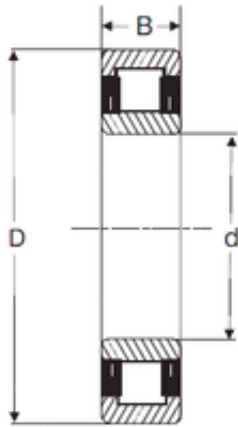

SKF BEARING LTD

35 mm x 80 mm x 31 mm SIGMA NU 2307
cylindrical roller bearings

Bearing No. NU 2307

Size	35x80x31 mm
Bore Diameter	35 mm
Outer Diameter	80 mm
Width	31 mm
d	35 mm
D	80 mm
B	31 mm
C	31 mm

NU 2307 Bearing 2D drawings and 3D CAD models