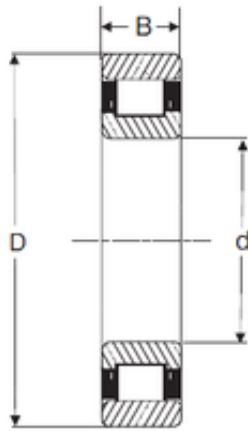

SKF BEARING LTD

292,1 mm x 387,35 mm x 47,63 mm SIGMA
RXLS 11 cylindrical roller bearings

Bearing No. RXLS 11

Size	292.1x387.35x47.63 mm
Bore Diameter	292,1 mm
Outer Diameter	387,35 mm
Width	47,63 mm
d	292,1 mm
D	387,35 mm
B	47,63 mm
C	47,63 mm

RXLS 11 Bearing 2D drawings and 3D CAD models