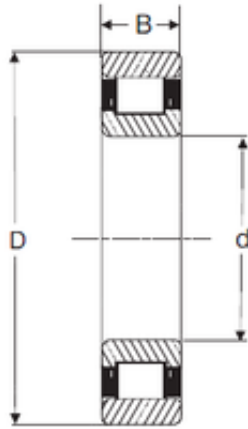

# SKF BEARING LTD

35 mm x 72 mm x 17 mm SIGMA N 207  
cylindrical roller bearings

Bearing No. N 207

Size	35x72x17 mm
Bore Diameter	35 mm
Outer Diameter	72 mm
Width	17 mm
d	35 mm
D	72 mm
B	17 mm
C	17 mm

N 207 Bearing 2D drawings and 3D CAD models