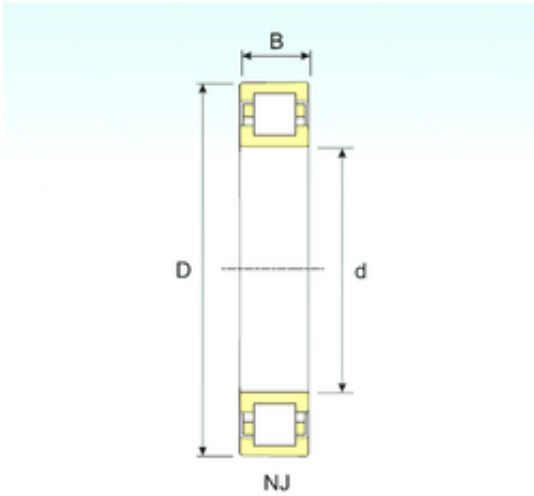

SKF BEARING LTD

140 mm x 250 mm x 68 mm ISB NUP 2228
cylindrical roller bearings

Bearing No. NUP 2228

Size	140x250x68 mm
Bore Diameter	140 mm
Outer Diameter	250 mm
Width	68 mm
d	140 mm
D	250 mm
B	68 mm
C	68 mm
Weight	15,6 Kg
Basic dynamic load rating (C)	655 kN
Basic static load rating (C0)	810 kN
(Grease) Lubrication Speed	3850 r/min

NUP 2228 Bearing 2D drawings and 3D CAD models