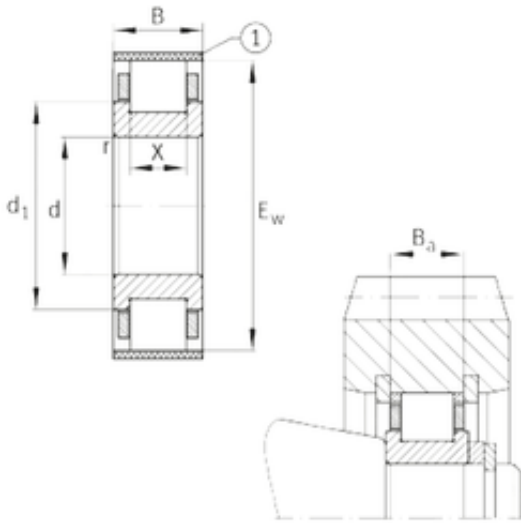

## FAG RN228-E-MPBX cylindrical roller bearings

Bearing No. RN228-E-MPBX

Size	140x225x42 mm
Bore Diameter	140 mm
Outer Diameter	225 mm
Width	42 mm
d	140 mm
E <sub>w</sub>	225 mm
B	42 mm
B <sub>a</sub>	38,7 mm
X	28 mm
d <sub>1</sub>	179,4 mm
r min.	3 mm
Weight	6,01 Kg
Basic dynamic load rating (C)	460 000 kN
Basic static load rating (C <sub>0</sub> )	510 000 kN

RN228-E-MPBX Bearing 2D drawings and 3D CAD models