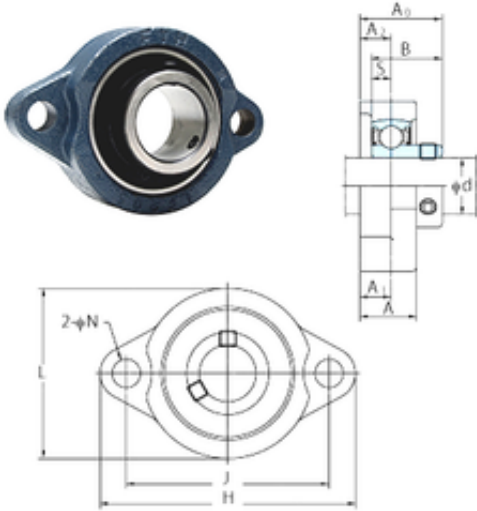

SKF BEARING LTD

FYH BLF207-20 bearing units

Bearing No. BLF207-20

Bore Diameter	31,75 mm
d	31,75 mm
A0	36,5 mm
A	24 mm
A1	13 mm
B	32 mm
H	122 mm
J	100 mm
L	89 mm
N	12 mm
S	8,5 mm
Bolt (G)	M10
A2	13 mm
Weight	0,77 Kg
Dynamic load rating radial (C)	25,7 kN
Static load rating radial (C0)	15,4 kN

BLF207-20 Bearing 2D drawings and 3D CAD models