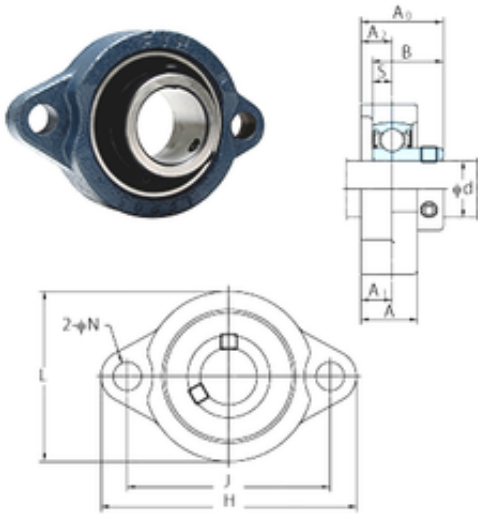

SKF BEARING LTD

BLF205-14 Bearing 2D drawings and 3D CAD models

FYH BLF205-14 bearing units

Bearing No. BLF205-14

Bore Diameter	22,225 mm
d	22,225 mm
A0	30,5 mm
A	20 mm
A1	11 mm
B	27 mm
H	95 mm
J	76 mm
L	64 mm
N	10 mm
S	7,5 mm
Bolt (G)	M8
A2	11 mm
Weight	0,38 Kg
Dynamic load rating radial (C)	14 kN
Static load rating radial (C0)	7,85 kN