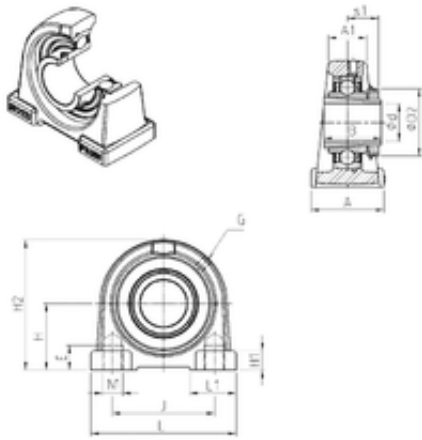

SKF BEARING LTD

SNR UKPAE206H bearing units

Bearing No. UKPAE206H

Bore Diameter	25 mm
d	25 mm
s1	20,5 mm
A	38 mm
A1	25 mm
B	38 mm
D2	45 mm
E	12,5 mm
H	42,9 mm
H1	11 mm
H2	82 mm
J	76,2 mm
L	98 mm
L1	22 mm
Thread (G)	R1/8"
Thread (N1)	M10
Weight	1 Kg
Basic dynamic load rating (C)	19,5 kN

UKPAE206H Bearing 2D drawings and 3D CAD models