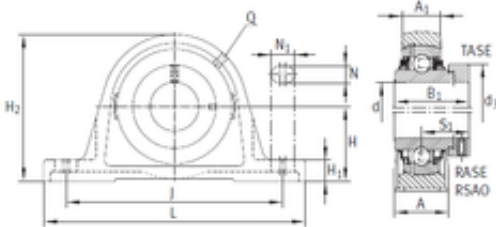

SKF BEARING LTD

INA RASE50-N-FA125 bearing units

Bearing No. RASE50-N-FA125

RASE50-N-FA125 Bearing 2D drawings and 3D CAD models

Bore Diameter	50 mm
d	50 mm
S1	38,2 mm
Thread (Q)	Rp1/8
d3	69 mm
A	54 mm
A1	34 mm
B1	62,8 mm
H	57,2 mm
H1	21,5 mm
H2	115 mm
J	158 mm
L	200 mm
N	18 mm
N1	23 mm
Weight	2,7 Kg
Basic dynamic load rating (C)	35 kN
Category	Bearings
Inventory	0.0
Manufacturer Name	SCHAEFFLER GROUP
Minimum Buy Quantity	N/A
Weight / Kilogram	2.7
Product Group	M06110