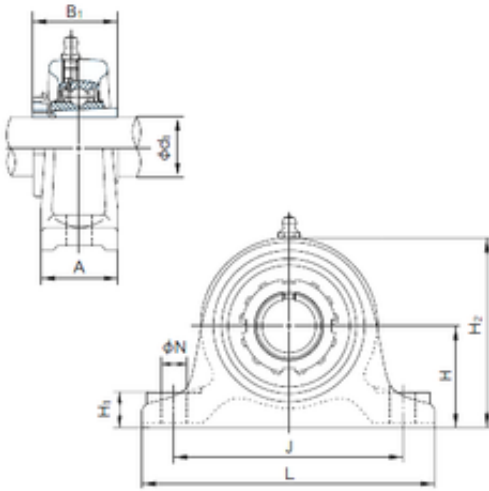

SKF BEARING LTD

NACHI UKIP319+H2319 bearing units

Bearing No. UKIP319+H2319

UKIP319+H2319 Bearing 2D drawings and 3D CAD models

Bore Diameter	85 mm
Width	150 mm
d	85 mm
A	85 mm
B1	90 mm
H	150 mm
H1	45 mm
H2	285 mm
J	340 mm
L	410 mm
N	29 mm
Bolt (G)	M24