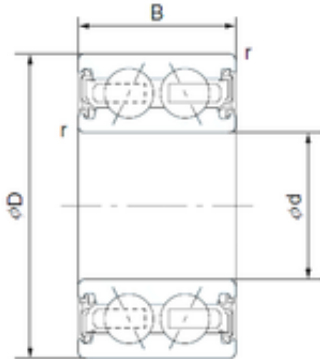

# SKF BEARING LTD

35 mm x 50 mm x 20 mm SNR ACB35X50X20  
angular contact ball bearings

Bearing No. ACB35X50X20

Size	35x50x20 mm
Bore Diameter	35 mm
Outer Diameter	50 mm
Width	20 mm
d	35 mm
D	50 mm
B	20 mm
C	20 mm

ACB35X50X20 Bearing 2D drawings and 3D CAD models