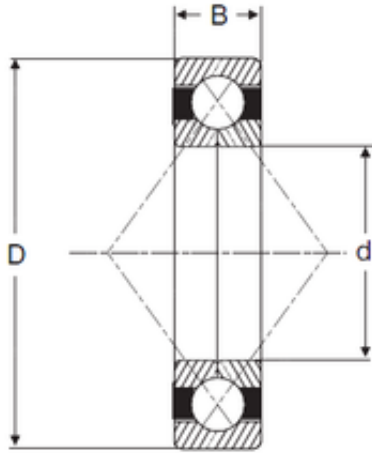

# SKF BEARING LTD

38,1 mm x 82,55 mm x 19,05 mm SIGMA QJL  
1.1/2 angular contact ball bearings

Bearing No. QJL 1.1/2

Size	38.1x82.55x19.05 mm
Bore Diameter	38,1 mm
Outer Diameter	82,55 mm
Width	19,05 mm
d	38,1 mm
D	82,55 mm
B	19,05 mm
C	19,05 mm

QJL 1.1/2 Bearing 2D drawings and 3D CAD models