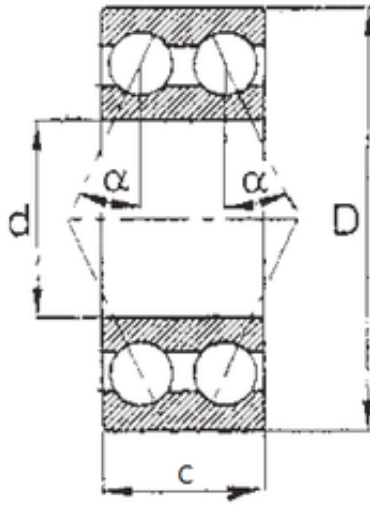

SKF BEARING LTD

45 mm x 100 mm x 39,7 mm FBJ 5309 angular contact ball bearings

Bearing No. 5309

Size	45x100x39.7 mm
Bore Diameter	45 mm
Outer Diameter	100 mm
Width	39,7 mm
d	45 mm
D	100 mm
B	39,7 mm
C	39,7 mm
Angle (°)	25 °
Weight	1,34 Kg
Basic dynamic load rating (C)	72,5 kN
Basic static load rating (C0)	54 kN
(Grease) Lubrication Speed	4000 r/min

5309 Bearing 2D drawings and 3D CAD models