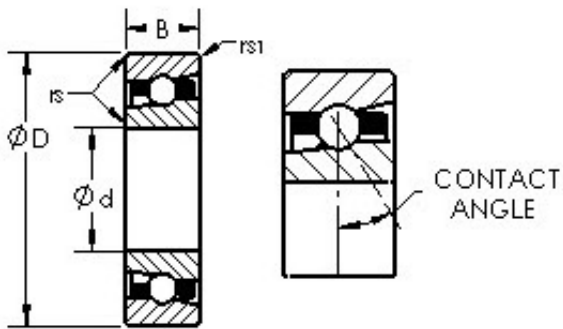

SKF BEARING LTD

AST H71928C angular contact ball bearings

Bearing No. H71928C

Size	140x190x24 mm
Bore Diameter	140 mm
Outer Diameter	190 mm
Width	24 mm
Bearing Type	15 deg contact, high speed
Bore Dia (d)	140.0000
Outer Dia (D)	190.0000
Width (B)	24.0000
Radius (min) (rs)	1.500
Dynamic Load Rating (Cr)	53,700
Static Load Rating (Cor)	59,100
Max Speed (Grease) (X1000 RPM)	7
Max Speed (Oil) (X1000 RPM)	11
Radius (min) (rs1)	0.600
Material	52100 Chrome steel (or equivalent)

H71928C Bearing 2D drawings and 3D CAD models