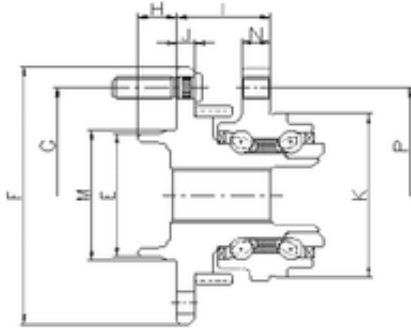

## ILJIN IJ123034 angular contact ball bearings

Bearing No. IJ123034

P	120,6 mm
I	47,19 mm
E	70,1 mm
F	144 mm
G	120,83 mm
H	20 mm
J	9 mm
K	83,5 mm
M	70,5 mm
N	17 mm
1	Wheel Bearing

IJ123034 Bearing 2D drawings and 3D CAD models