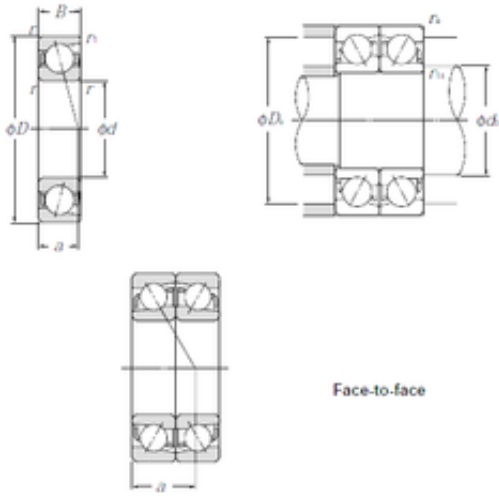

# SKF BEARING LTD

50 mm x 90 mm x 20 mm CYSD 7210BDF  
angular contact ball bearings

Bearing No. 7210BDF

Size	50x90x20 mm
Bore Diameter	50 mm
Outer Diameter	90 mm
Width	20 mm
d	50 mm
D	90 mm
B	20 mm
C	20 mm
Angle ( ° )	40 °
r min.	1,1 mm
2B	40 mm
Weight	0,932 Kg
Basic dynamic load rating (C)	60,5 kN
Basic static load rating (C0)	57 kN
(Grease) Lubrication Speed	5500 r/min

7210BDF Bearing 2D drawings and 3D CAD models