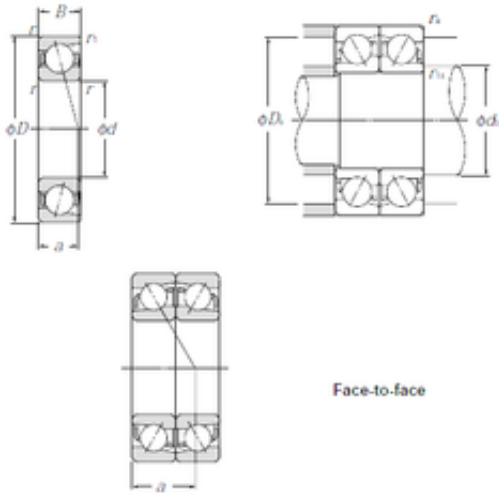

## 25 mm x 42 mm x 9 mm CYSD 7905DF angular contact ball bearings

Bearing No. 7905DF

7905DF Bearing 2D drawings and 3D CAD models

Size	25x42x9 mm
Bore Diameter	25 mm
Outer Diameter	42 mm
Width	9 mm
d	25 mm
D	42 mm
B	9 mm
C	9 mm
Angle ( ° )	25 °
r min.	0,3 mm
2B	18 mm
Weight	0,1 Kg
Basic dynamic load rating (C)	11,6 kN
Basic static load rating (C0)	9,95 kN
(Grease) Lubrication Speed	13000 r/min