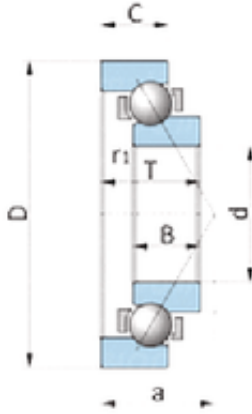

SKF BEARING LTD

180 mm x 225 mm x 21,5 mm NACHI
180BA2256 angular contact ball bearings

Bearing No. 180BA2256

Size	180x225x22 mm
Bore Diameter	180 mm
Outer Diameter	225 mm
Width	22 mm
d	180 mm
D	225 mm
T	22 mm
B	21,5 mm

180BA2256 Bearing 2D drawings and 3D CAD models